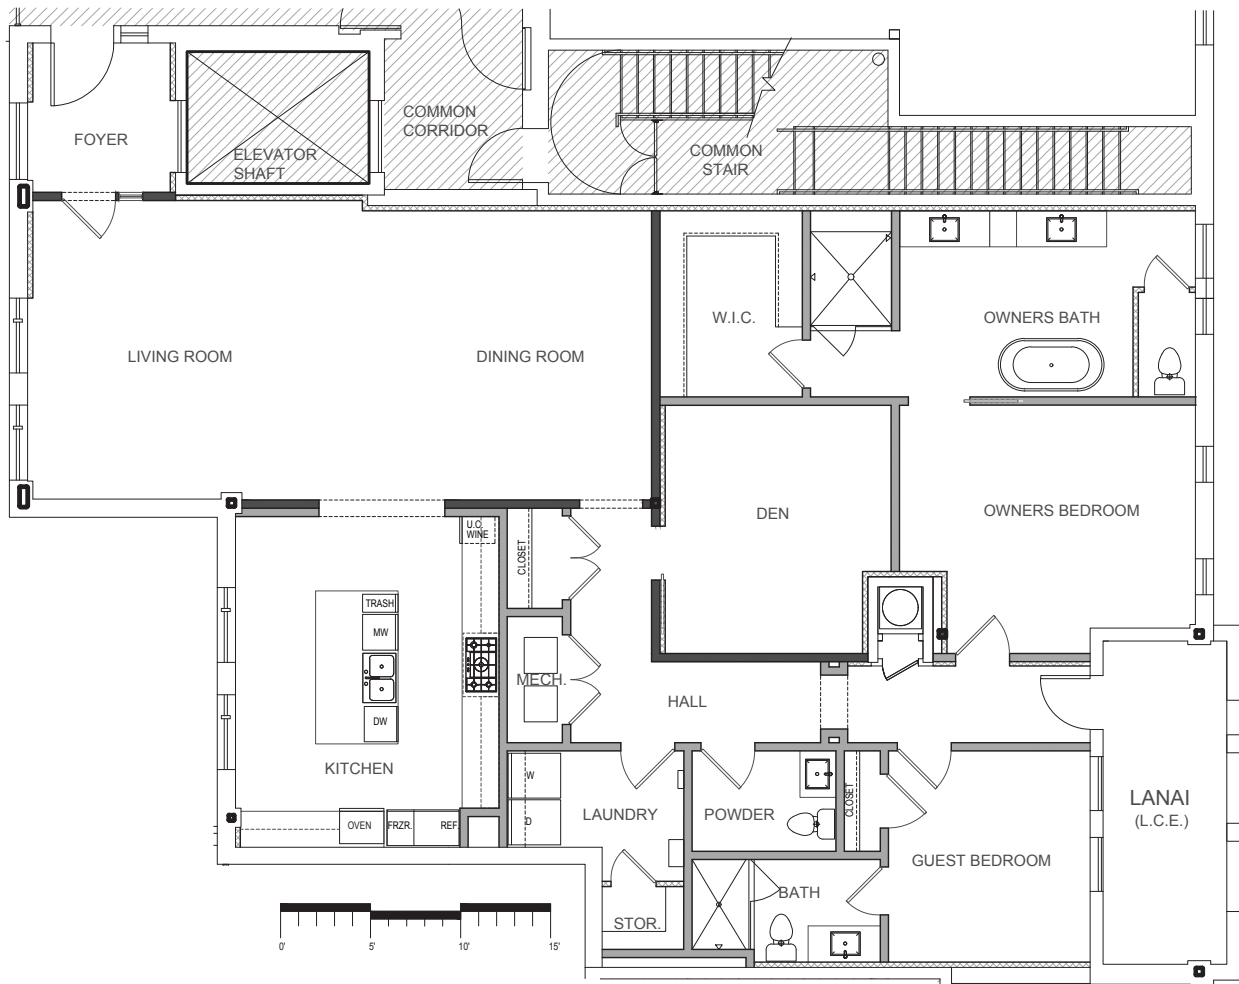

HOME PLAN 1G

APPROXIMATE SQ FT

INTERIOR 2274

404.788.9967
WWW.OMPATLANTA.COM