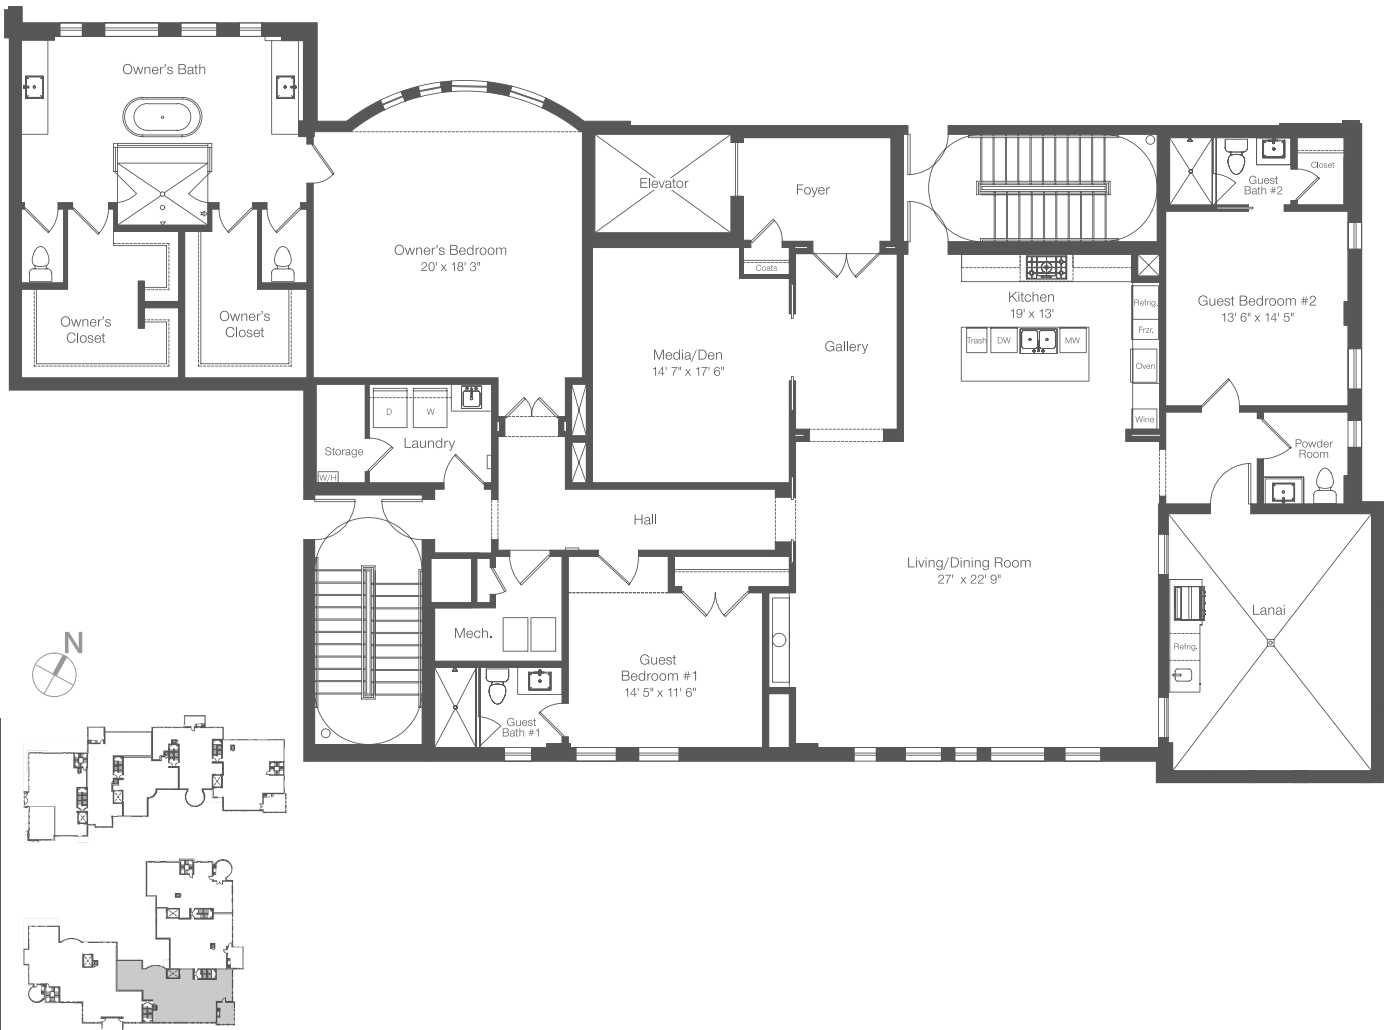

HOME PLAN H

APPROXIMATE SQ FT

INTERIOR	3300
LANAI	252
TOTAL	3552

ONE MUSEUM PLACE

404.788.9967

WWW.OMPATLANTA.COM

ENGEL & VÖLKERS
Atlanta